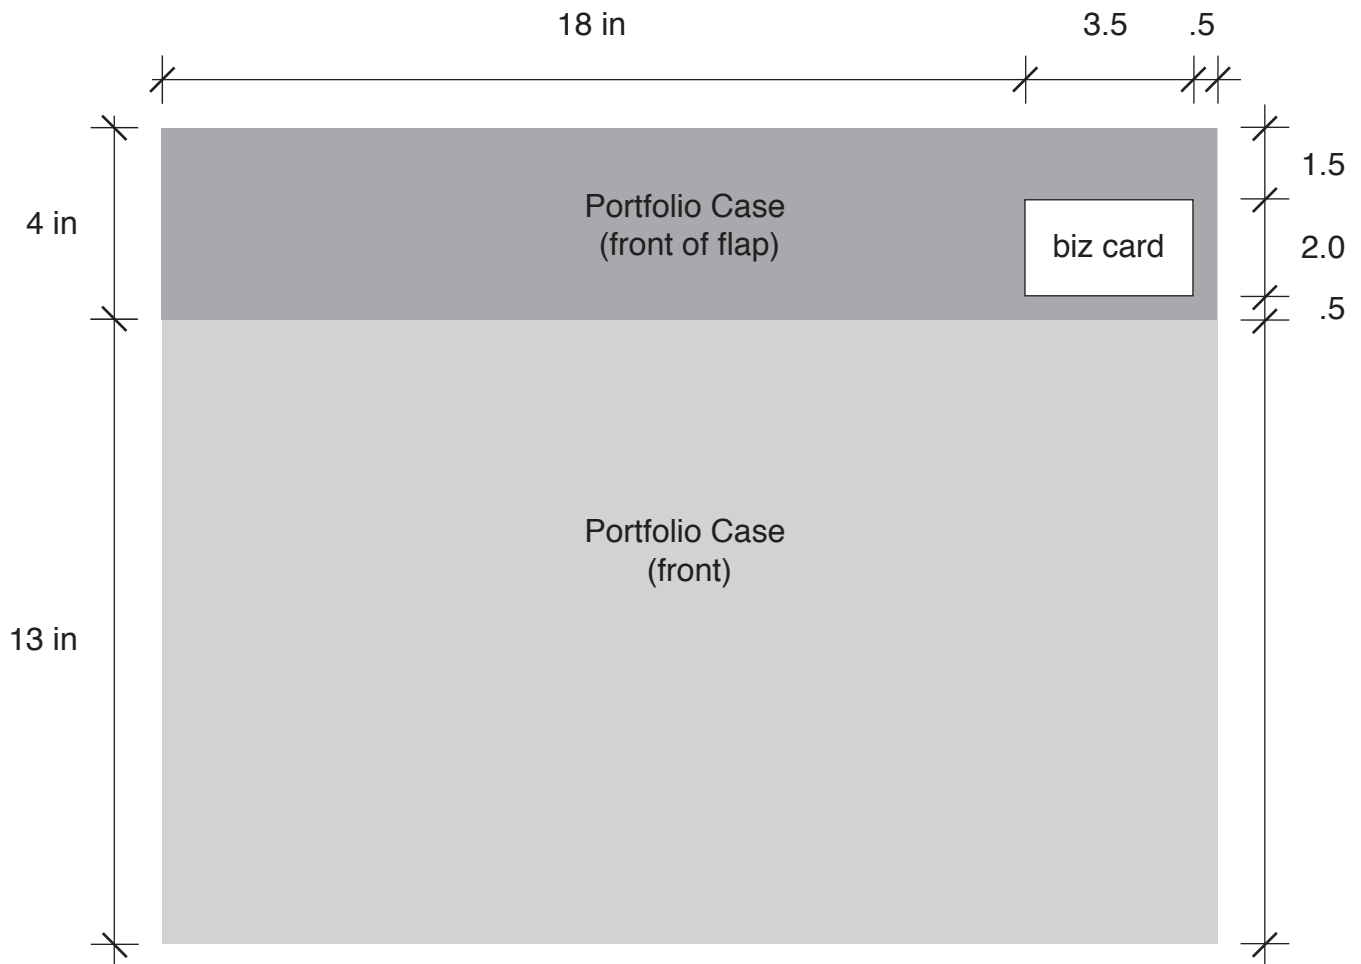

note: measurements in inches; portfolio case = 22 x 17 inches

---

note: for J336, J395 and other visual design courses, portfolio case **must** = 22 x 17 inches, unless otherwise notified by instructor.